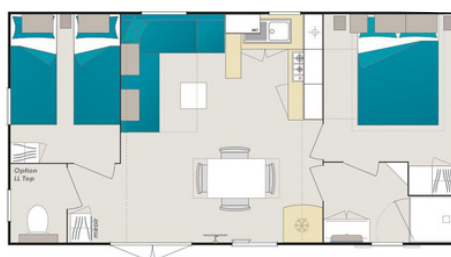

Bedroom 2

- 2 single beds
  80x190cm
- Closet
- Curtain

Little extras to know

- **On-site parking**
- **Arrival time: 4 p.m.**
- **Departure time: 10 a.m.**
- **Caution : 300€**
- **Cleaning package 80€**
- **Exit inventory: on inscription**

Find the full description of this accommodation on our website in the rentals section

Flower Camping Tamarins Plage - Route de la Couarde, 18080 Le Bois-Plage-en-Ré

www.camping-tamarins-plage.fr

TÉL : +33 05 46 35 38 83 - tamarins-plage@flowercampings.com